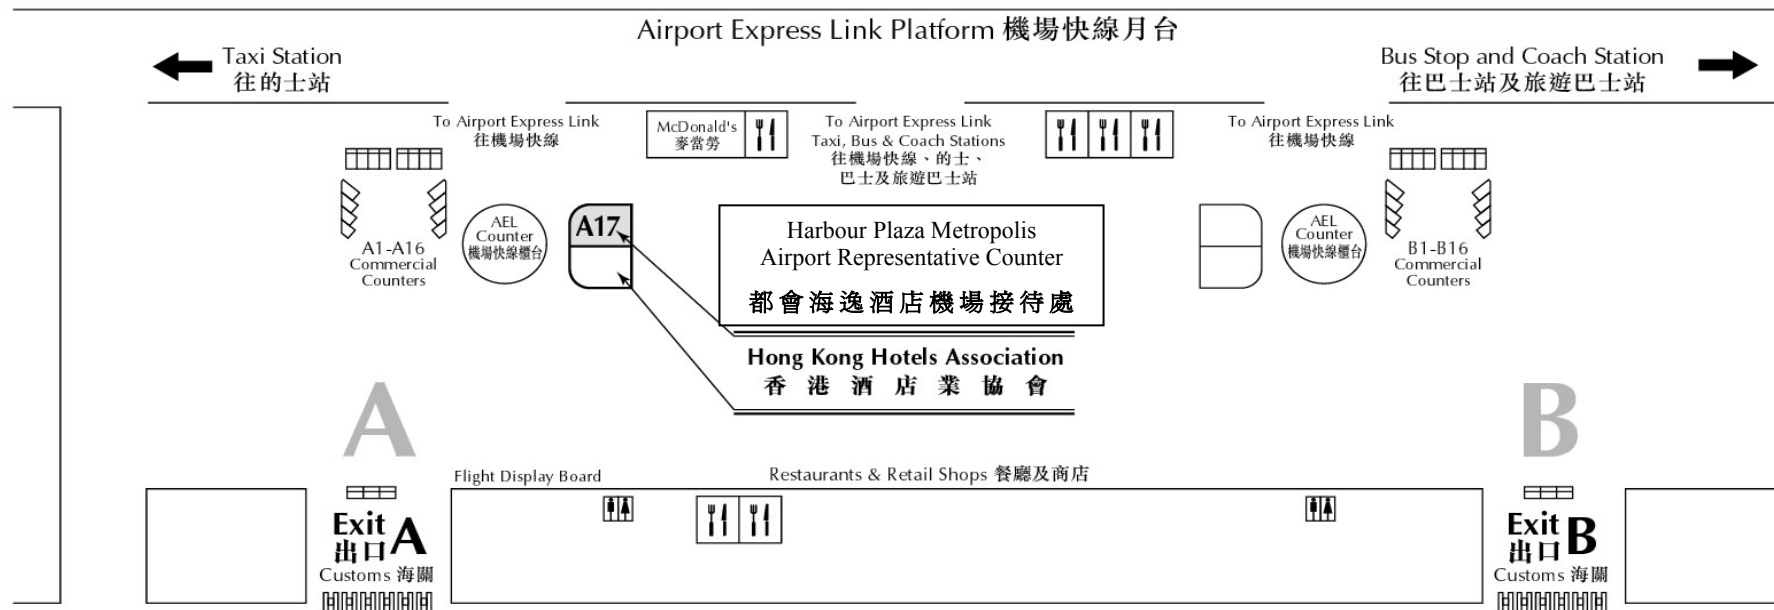

Harbour Plaza Metropolis

Harbour Plaza Metropolis Airport Representative Counter 都會海逸酒店機場接待處

Harbour Plaza Metropolis, Kowloon Hong Kong	Harbour Plaza Metropolis A Member of Harbour Plaza Hotels and Resorts 7 Metropolis Drive, Hunghom, Kowloon, Hong Kong Tel: (852) 3160 6888 Fax: (852) 3160 6999 www.harbour-plaza.com/hpme

Kindly approach **A17** counter to locate the Harbour Plaza Hong Kong Airport Representative for any assistance.

如需協助，請到櫃台**A17**與海逸酒店之機場接待員聯絡。

Oct 1, 2002